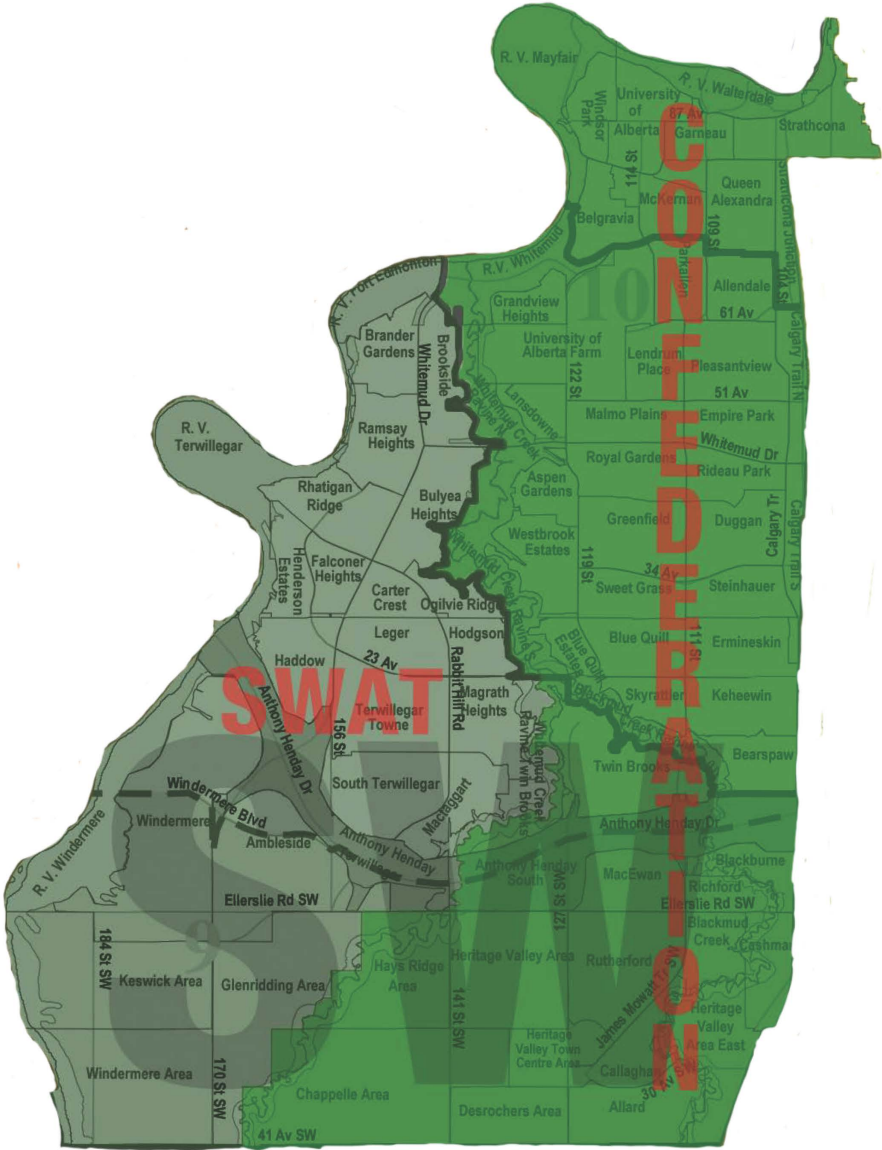

South West Zone Hockey Boundary Map

Southwest Zone Hockey services the entire SWZ area which is south of the North Saskatchewan River and west of the CPR railroad tracks.

Confederation Hockey services all areas EAST of the Whitemud Creek within the SWZ Hockey Boundaries.

SWAT Hockey services all areas WEST of the Whitemud Creek within the SWZ Hockey Boundaries.

SWAT Hockey Service Area

To play with SWAT Hockey Club, you must live within the SWAT Hockey Service area within the South West Zone (SWZ).

SWAT Hockey services all areas WEST of the Whitemud Creek within the SWZ Hockey Boundaries.

The communities are:

Ambleside	Ramsey
Brander Gardens	Ramsey Heights
Brookside	Riverbend
Brookview	Riveridge
Bulyea Heights	Riverside
Carter Crest	South Terwillegar
Eagle Ridge	Terwillegar
Falconer Heights	Terwillegar Gardens
Glenridding Heights	Terwillegar Heights
Glenridding	Terwillegar Park Estates
Haddow	Terwillegar Towne
Henderson Estates	Upper Windermere
Hodgson	West Pointe
Keswick	Whitemud Creek
Langdale	Whitemud Hills
Larch Park	Whitemud Oaks
Leger	Windermere
McGrath	Windermere Estates
McTaggart	Windermere North
Ogilvie Ridge	Windermere South